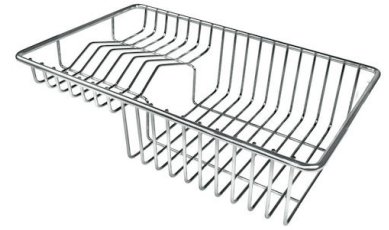

Small radius Bowls with squared shapes with a modern design and an increased capacity, for a minimal aesthetics connected with an extreme practicality.

TECHNICAL DATA

Cut out size
Dimensioni per foratura top

GALLERY

OPTIONAL ACCESSORIES

Cestello inox
8612 000

Glass chopping board
8631 300

HPDE Chopping board
8657 001

HPDE Twin chopping board
8644 101

Stainless steel plate rack
8100 154

Stainless steel plate rack
8100 303
* only in combination with the accessory
8644 101

White basket
8612 100

White bowl
8153 100

**Graters kit with ring-holder and
food collection tray**
8159 101
* only in combination with the accessory
8644 101

Stainless steel perforated tray

8151 000

* only in combination with the accessory
8644 101