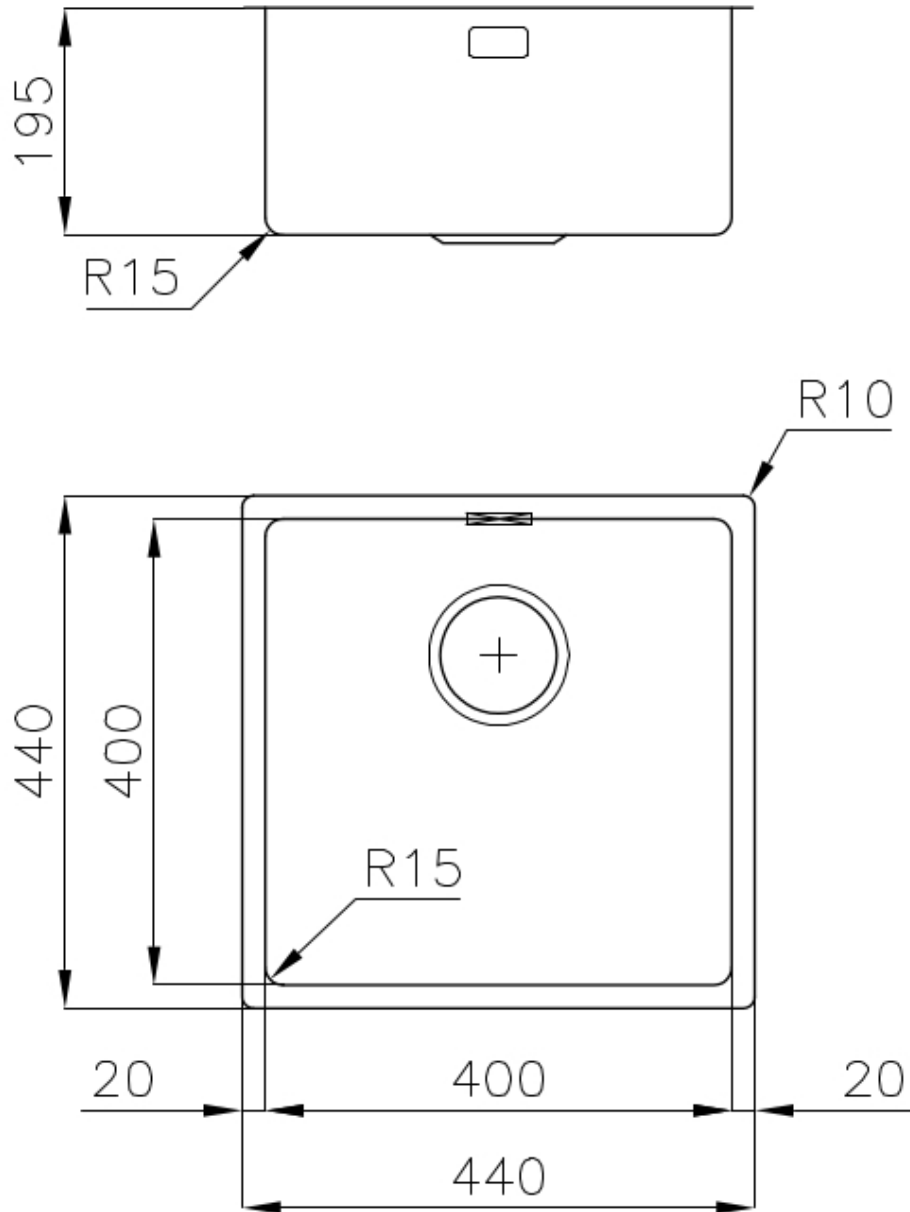

Texture Vintage

Base 45 cm

Dimensions 440x440 mm

Standard fittings Fixing hooks, gasket, drain, overflow and siphon, boxed packing

Mixer holes No standard holes

Built-in hole [View technical data sheet](#)

Drainer No

Width 44 cm

Bowl dimension 400 x 400 mm

Number of bowls 1 bowl

Waste fitting 3,5" drain

FEATURES

VINTAGE PVD The prestigious PVD finish combines with the care for detail of the Vintage finish, to create a combination of unique elegance.

Basket 3,5" waste fitting The drain is equipped with a large 3.5" drain, with the practical basket cap that prevents the discharge of solid parts.

High thickness 1mm thick steel. A significant thickness, which guarantees the maximum sturdiness and durability.

Small radius Bowls with squared shapes with a modern design and an increased capacity, for a minimal aesthetics connected with an extreme practicality.

TECHNICAL DATA

Cut out size
Dimensioni per foratura top